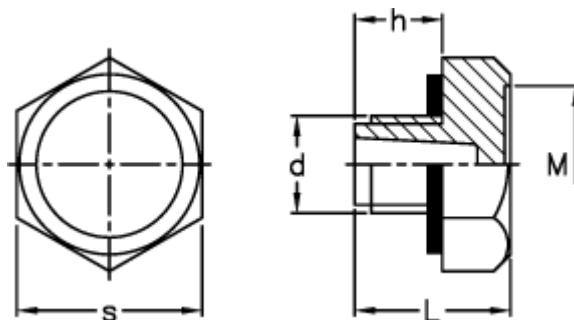

Data Sheet

Article number: 2311058411

Description: E+G Plug
TN.1 1/4

Measures

d	= G 1 1/4
h	= 14
L	= 24
M	= 38.0
s	= 46
Tightening torque N m = 15 to 18	